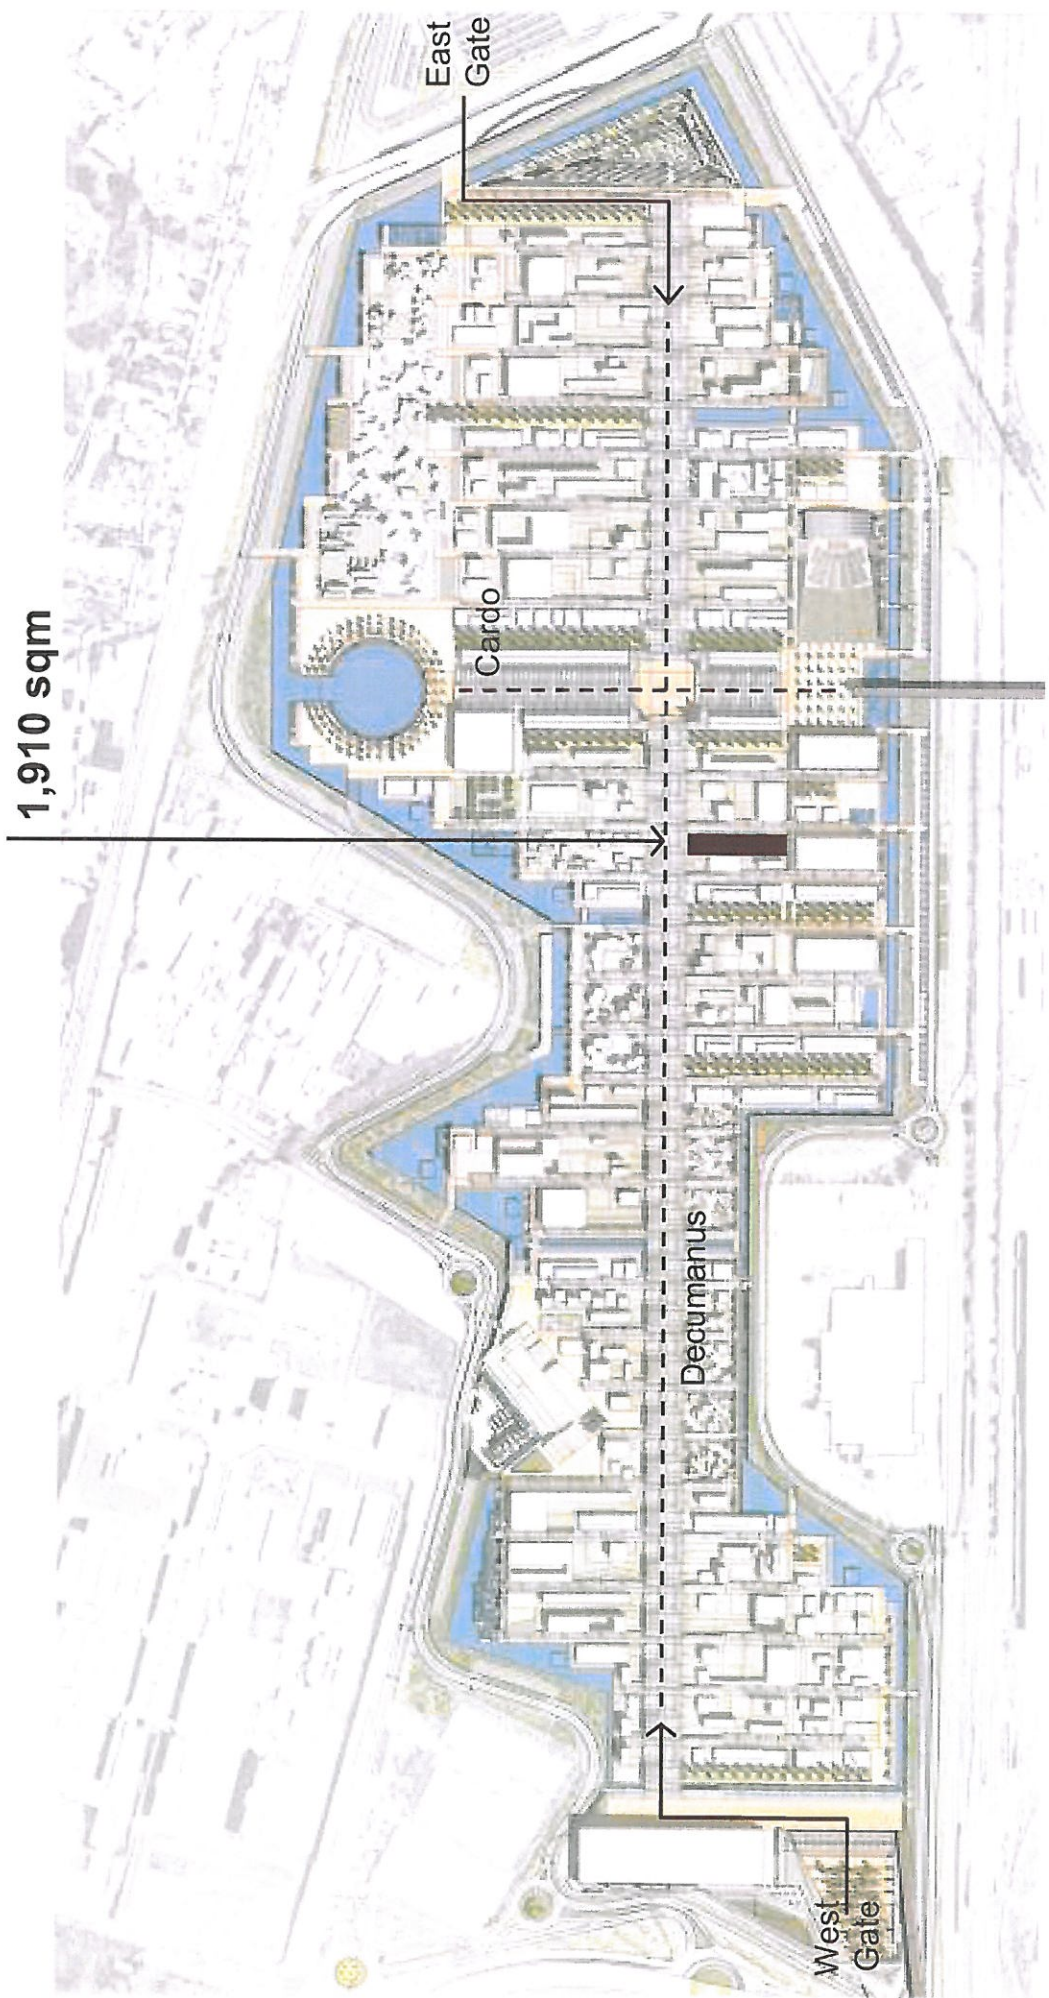

EXPO 2015 S.p.A.

Participation of Hungary in Expo Milano 2015

February 2013

Location in the Expo Site

The lot S.28 is located close to the West Gate.

Location in the Expo Site

- The lot S.28 is located near Food in Art, Future Food District (both are Thematic Pavilions)
- The south side of the lot is contiguous to a square, facing a Food in Art Thematic Pavilion.

- Canal
- Service areas
- Food in Art Thematic Pavilion
- Public garden
- Service areas
- S.28 lot
- Future Food District Thematic Pavilions

Lot number – S.28

Lot Surface* – Lot Dimensions

Surface Levels

* Rounded value ± 0.5