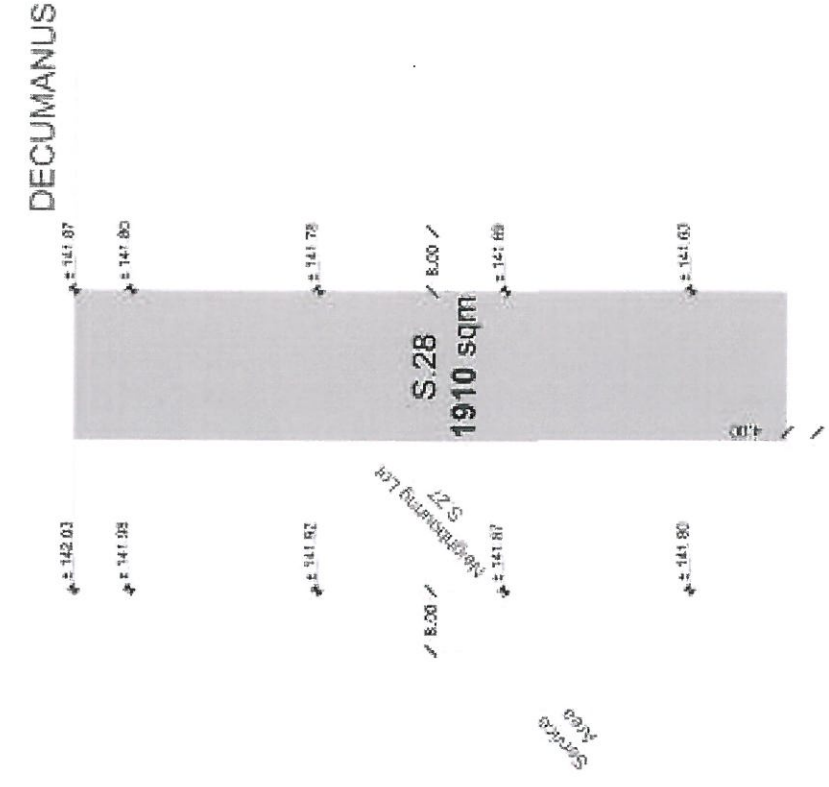

EXPO 2015 S.p.A.

Participation of Hungary in Expo Milano 2015

February 2013

Location in the Expo Site

The lot S.28 is located close to the West Gate.

Location in the Expo Site

- The lot S.28 is located near Food in Art, Future Food District (both are Thematic Pavilions)
- The south side of the lot is contiguous to a square, facing a Food in Art Thematic Pavilion.

- Canal
- Service areas
- Food in Art Thematic Pavilion
- Public garden
- Service areas
- S.28 lot
- Future Food District Thematic Pavilions

Lot number – S.28

Lot Surface* – Lot Dimensions

Surface Levels

* Rounded value ± 0.5