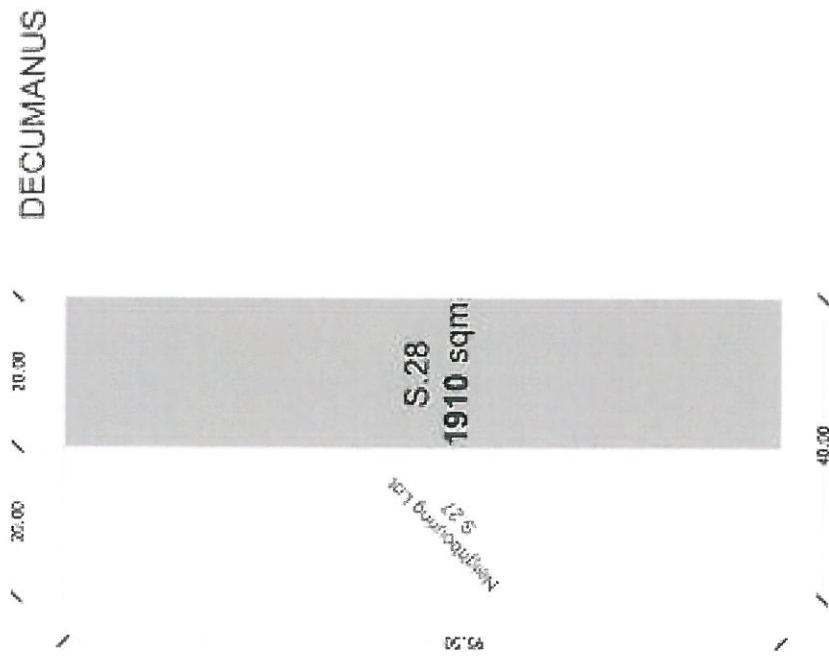

- Canal
- Service areas
- Food in Art Thematic Pavilion
- Public garden
- Service areas
- S.28 lot
- Future Food District Thematic Pavilions

Lot number – S.28

Lot Surface* – Lot Dimensions

Surface Levels

* Rounded value ± 0.5